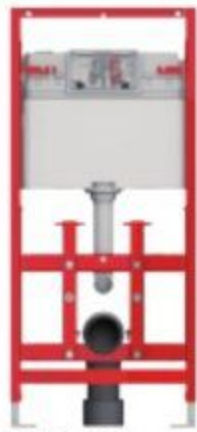

TECElux

toilet terminal – It's all on the inside rather than on the outside.

With its simple aesthetics, TECElux blends in with the architecture of any bathroom.

The terminal's extremely flat glass facing covers the inspection opening and conceals the cistern, connections for water, power and odour trap.

How to order:

A TECElux terminal always consist of **(A)** a TECElux module, **(B)** an upper glass facing and **(C)** a lower glass facing with notches for different power and water connections.

A TECElux module

Module TECElux 100
With TECE concealed cistern and dual flush technology. The flush is actuated either mechanically using buttons or electronically using "sen-Touch". The module can be optionally fitted with the "ceramic-Air" air purification system (only in conjunction with the "sen-Touch" upper glass facing).

TECElux 100
9 600 100

Module TECElux 200
With TECE concealed cistern, dual flush technology and manual height adjustment. The flush is actuated mechanically by buttons or electronically via "sen-Touch". The module can be optionally fitted with the "ceramic-Air" air purification system (only in conjunction with the "sen-Touch" top glass plate).